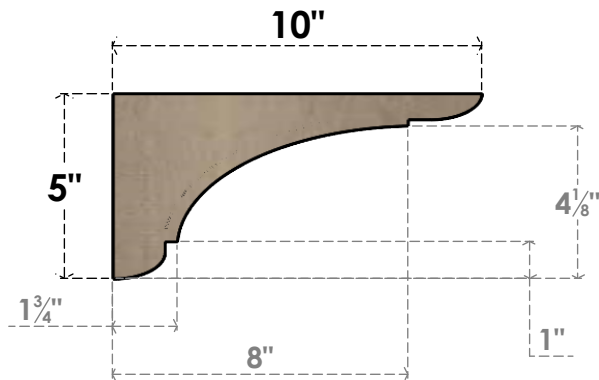

ITEM NUMBER: CORU05X10X05OLYRCPR

5"W X 10"D X 5"H SERIES 3 WIDE OLYMPIC ROUGH CEDAR TIMBERTHANE
FAUX WOOD CORBEL, PRIMED

SIDE PROFILE

FRONT PROFILE

ISOMETRIC

EKENA MILLWORK
2300 WEST MAIN ST.
CLARKSVILLE, TX 75426
TOLL FREE: 866-607-0453
WWW.EKENAMILLWORK.COM

NOTES

1. INSTALLATION TO BE COMPLETED IN ACCORDANCE WITH MANUFACTURER'S SPECIFICATIONS.
2. DRAWING MAY NOT BE TO SCALE
3. THIS DRAWING IS INTENDED FOR DESIGN AND PLANNING PURPOSES ONLY.
4. ALL INFORMATION CONTAINED HEREIN WAS CURRENT AT THE TIME OF DEVELOPMENT BUT MUST BE REVIEWED AND APPROVED BY THE PRODUCT MANUFACTURER TO BE CONSIDERED ACCURATE.
5. TIMBERTHANE ARCHITECTURAL PRODUCTS ARE MADE FROM HIGH DENSITY URETHANE AND COME FACTORY PRIMED