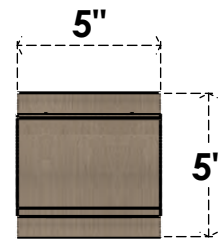

ITEM NUMBER: CORU05X10X05OLYRCPR

5"W X 10"D X 5"H SERIES 3 WIDE OLYMPIC ROUGH CEDAR TIMBERTHANE
FAUX WOOD CORBEL, PRIMED

SIDE PROFILE

FRONT PROFILE

ISOMETRIC

EKENA MILLWORK
2300 WEST MAIN ST.
CLARKSVILLE, TX 75426
TOLL FREE: 866-607-0453
WWW.EKENAMILLWORK.COM

NOTES

1. INSTALLATION TO BE COMPLETED IN ACCORDANCE WITH MANUFACTURER'S SPECIFICATIONS.
2. DRAWING MAY NOT BE TO SCALE
3. THIS DRAWING IS INTENDED FOR DESIGN AND PLANNING PURPOSES ONLY.
4. ALL INFORMATION CONTAINED HEREIN WAS CURRENT AT THE TIME OF DEVELOPMENT BUT MUST BE REVIEWED AND APPROVED BY THE PRODUCT MANUFACTURER TO BE CONSIDERED ACCURATE.
5. TIMBERTHANE ARCHITECTURAL PRODUCTS ARE MADE FROM HIGH DENSITY URETHANE AND COME FACTORY PRIMED