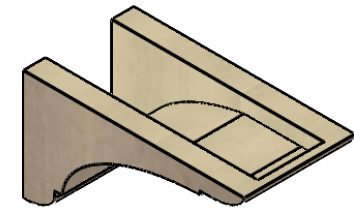

ITEM NUMBER: CORU05X10X05OLYRCPR

5"W X 10"D X 5"H SERIES 3 WIDE OLYMPIC ROUGH CEDAR TIMBERTHANE
FAUX WOOD CORBEL, PRIMED

SIDE PROFILE

FRONT PROFILE

ISOMETRIC

EKENA MILLWORK
2300 WEST MAIN ST.
CLARKSVILLE, TX 75426
TOLL FREE: 866-607-0453
WWW.EKENAMILLWORK.COM